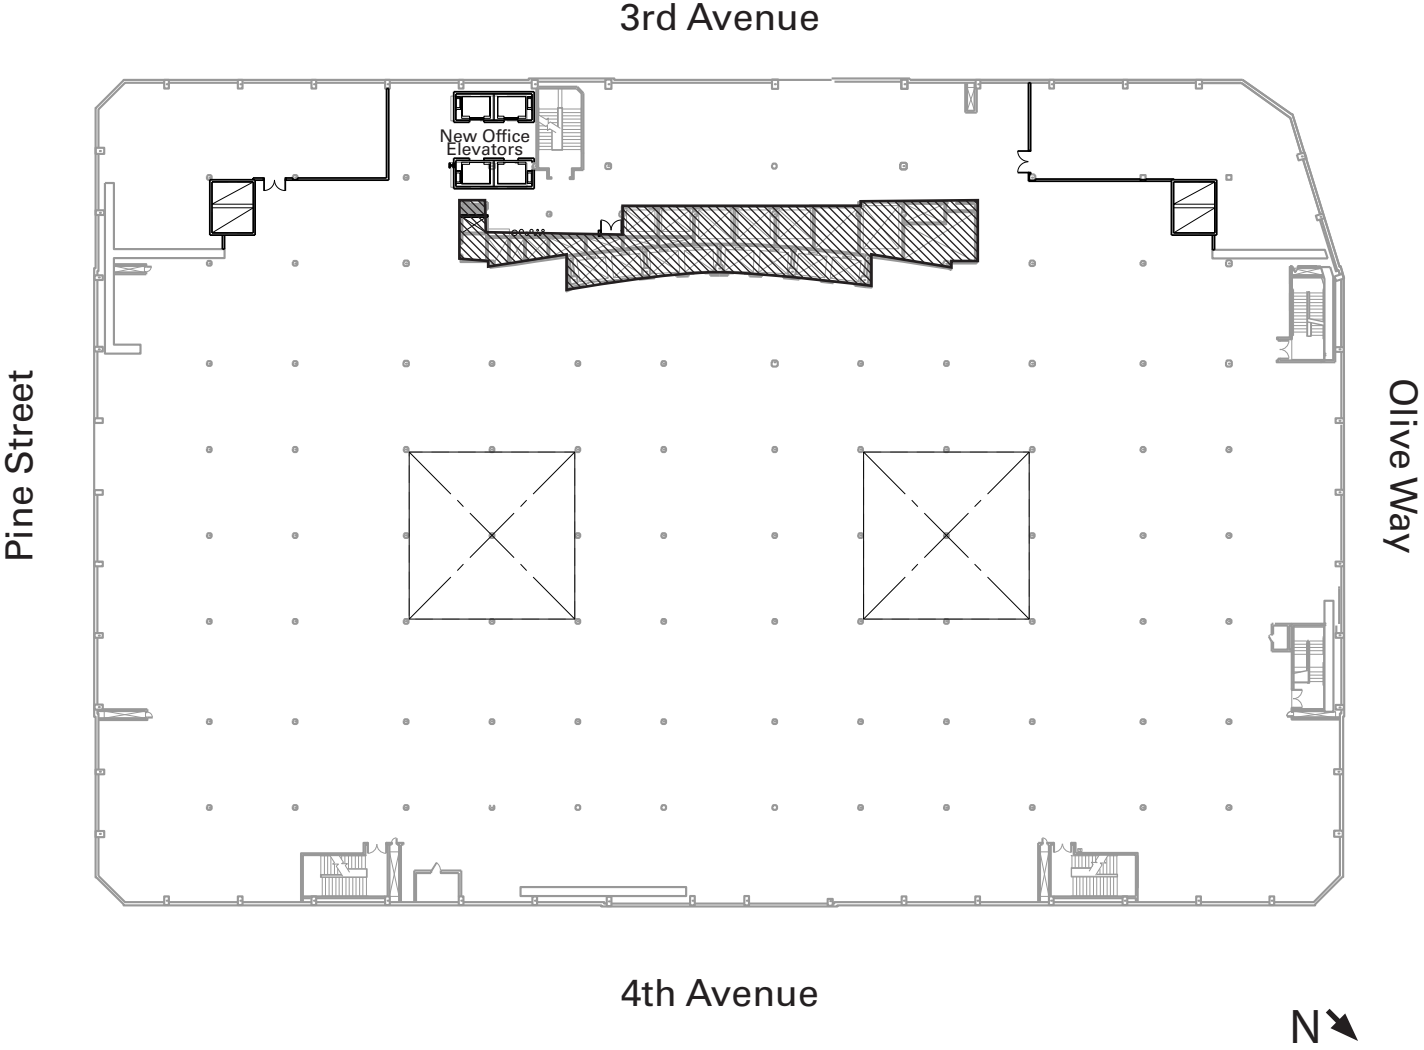

ICONIC.
CREATIVE.
CONNECTED.

8TH FLOOR

± 71,421 RSF

Laura Ford
206 233 1423
Laura.ford@colliers.com

Greg Inglin
206 515 4491
greg.inglin@colliers.com

David Abbott
206 624 7419
david.abbott@colliers.com

www.300pine.com