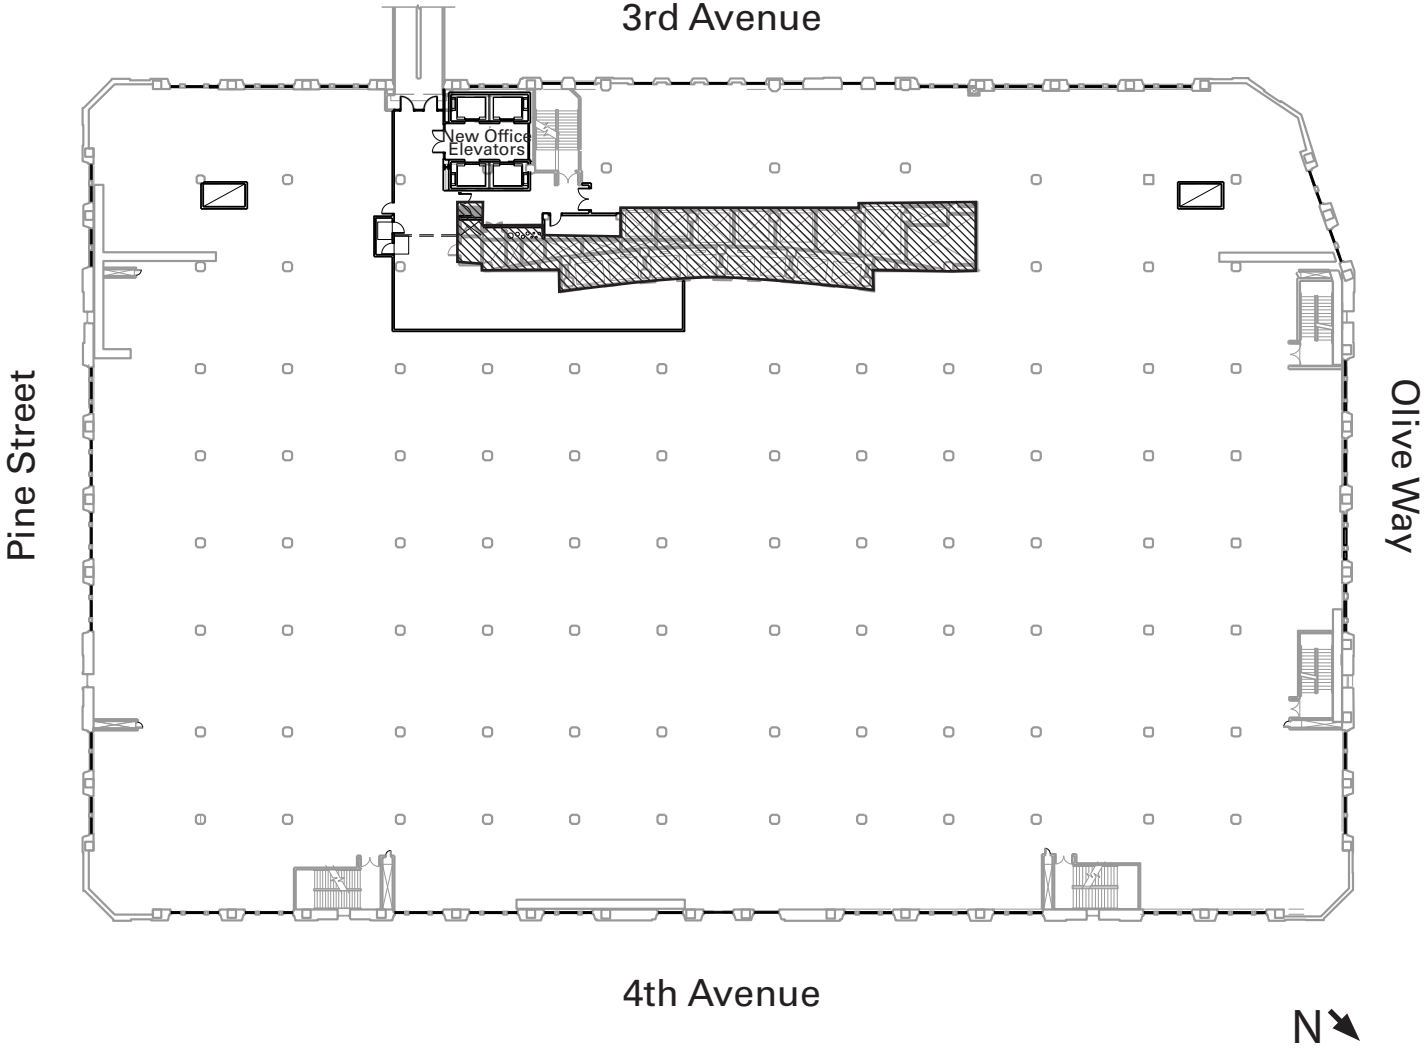

ICONIC.
CREATIVE.
CONNECTED.

6TH FLOOR

± 78,106 RSF

Laura Ford
206 233 1423
Laura.ford@colliers.com

Greg Inglin
206 515 4491
greg.inglin@colliers.com

David Abbott
206 624 7419
david.abbott@colliers.com

www.300pine.com