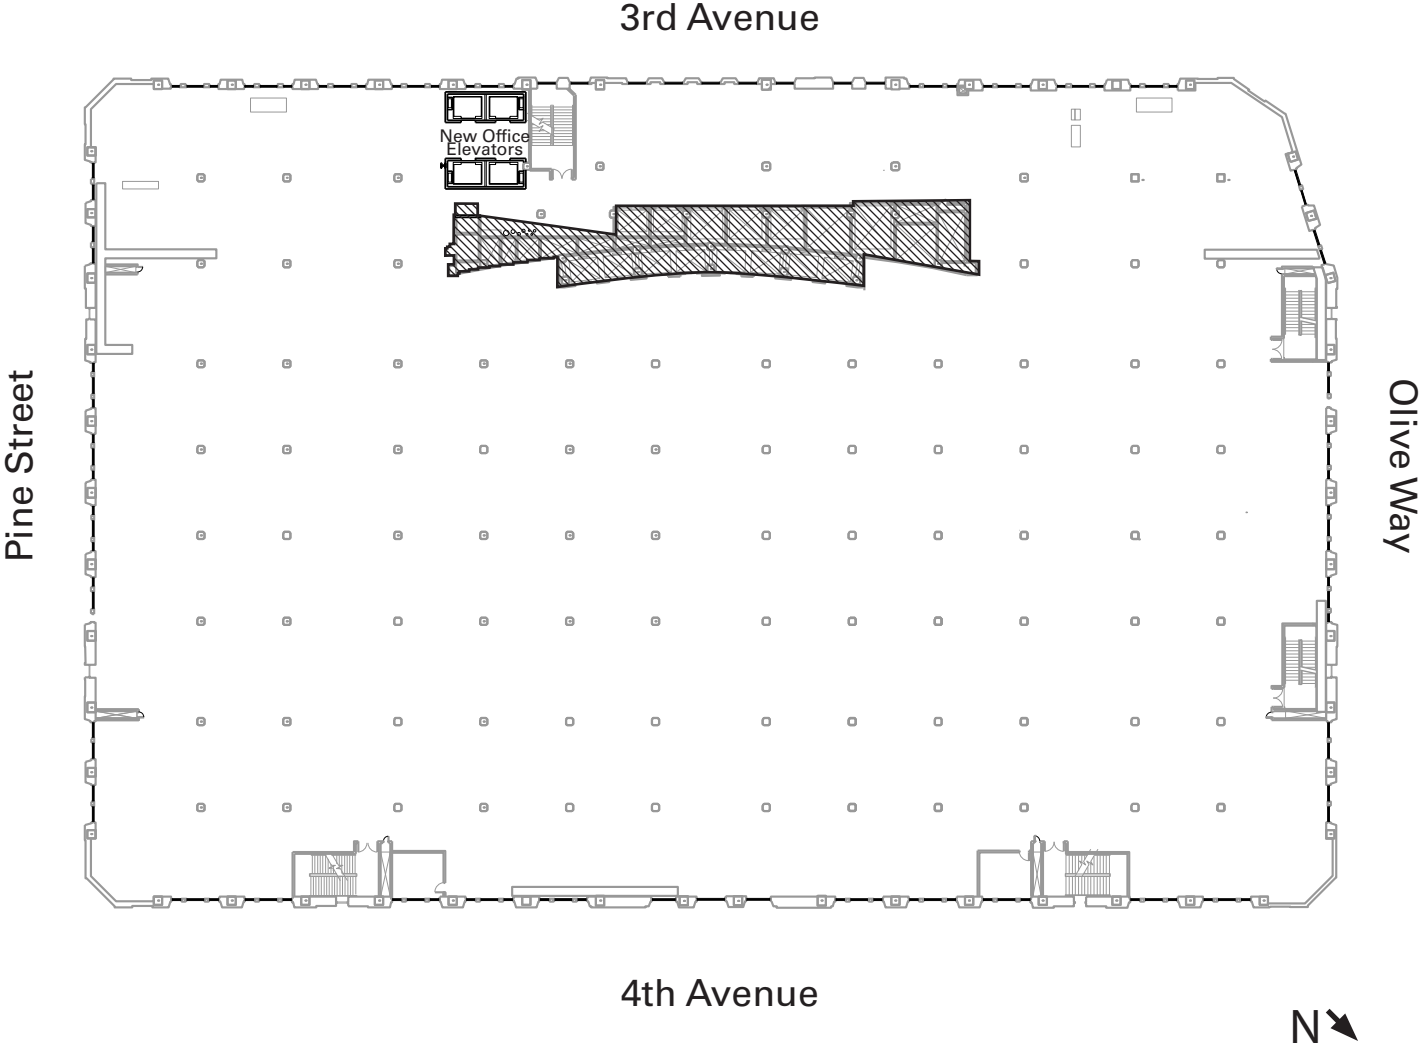

### 5TH FLOOR

± 81,445 RSF

Laura Ford  
206 233 1423  
Laura.ford@colliers.com

Greg Inglin  
206 515 4491  
greg.inglin@colliers.com

David Abbott  
206 624 7419  
david.abbott@colliers.com

www.300pine.com